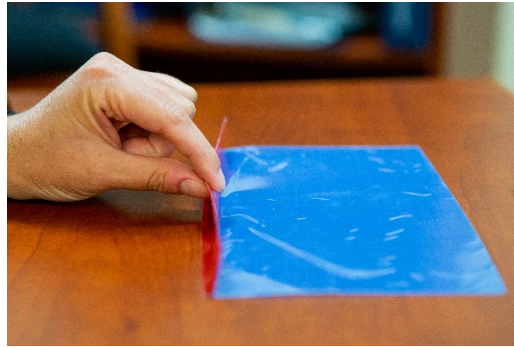

PROTECTIVE FILM TAPE FOR HEAD-UP DISPLAY MODULE

Protective Tapes and Films

- Temporary protection of critical / class A surfaces
- Protects from scratches, marring, and debris during manufacturing and transportation

Raised Pull-Tab

- Parts supplied kiss-cut on rolls
- Raised pull-tab allows for ease of removal once the HUD module is installed
- Marian excels at these technically difficult die-cutting processes

MARIAN